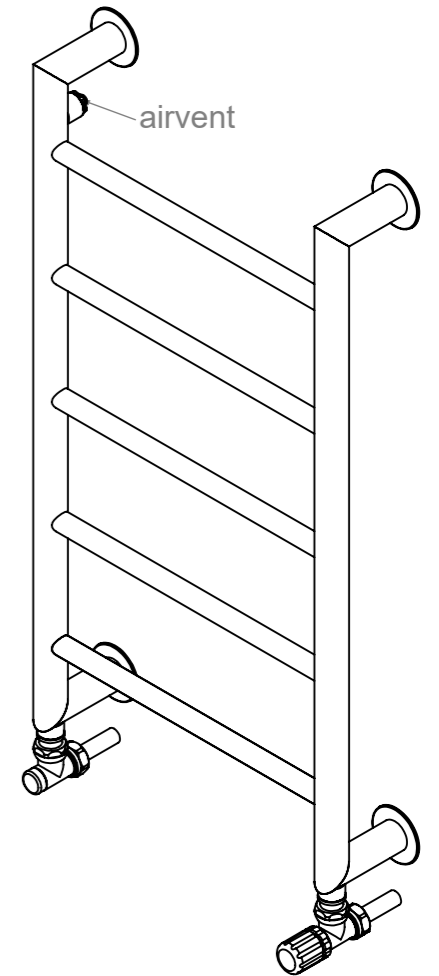

Tora 407-5M-Rev01

Front View

Side View

Back View

Top View

airvent

Installation Accesories:

Fitting Position:

All Dimension are in mm
 Max.Working Pressure = 10 Bar
 Max.Working Temperature=95° C
 Inlet / Outlet : 1/2" BSP