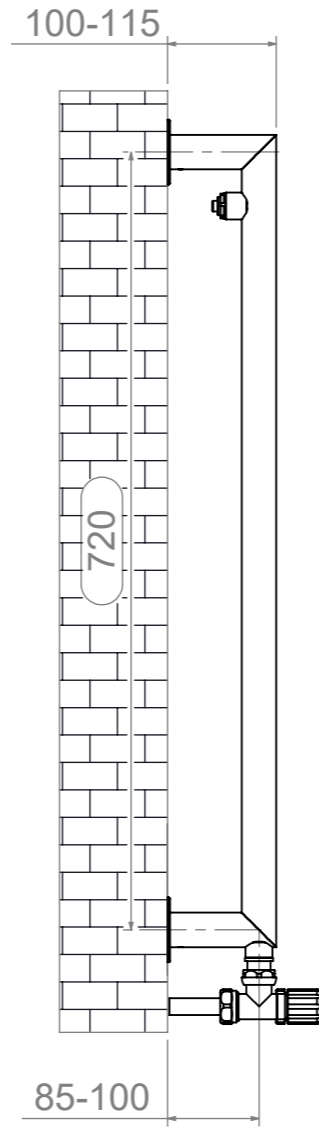

Tora 407-5M-Rev01

Front View

Side View

Back View

Top View

airvent

Installation Accesories:

Fitting Position:

All Dimension are in mm
 Max.Working Pressure = 10 Bar
 Max.Working Temperature=95° C
 Inlet / Outlet : 1/2" BSP