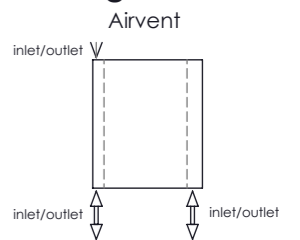

Tora 407-5M-Rev01

Front View

Side View

Back View

Top View

airvent

Installation Accesories:

Fitting Position:

All Dimension are in mm
 Max.Working Pressure = 10 Bar
 Max.Working Temperature=95° C
 Inlet / Outlet : 1/2" BSP