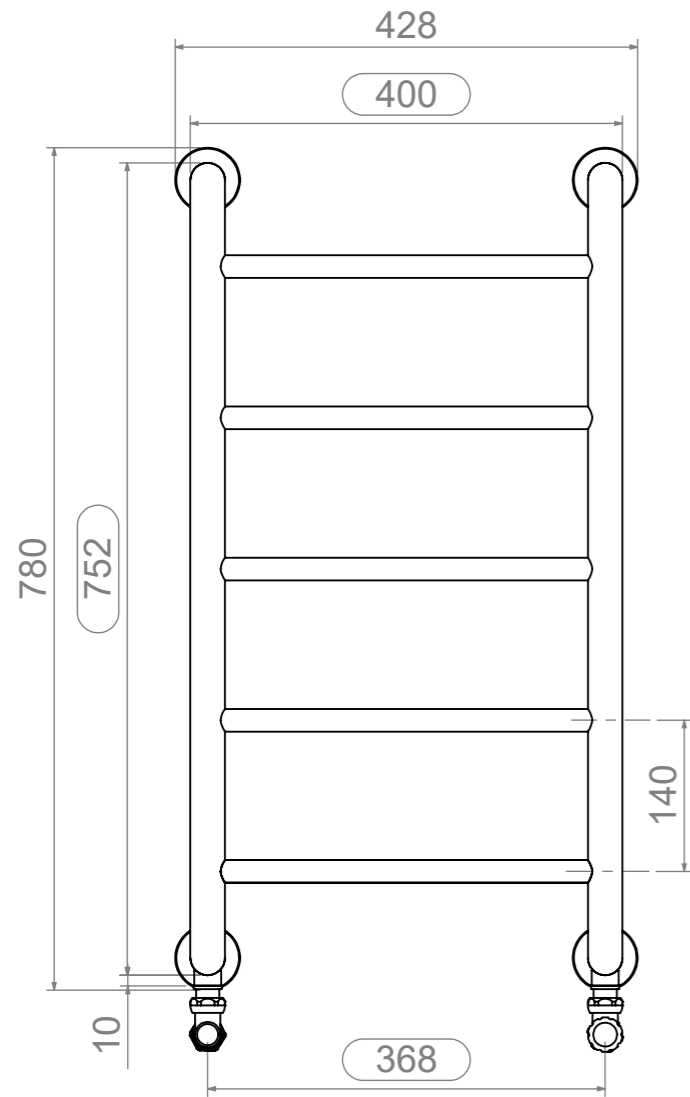

Tora 407-5M-Rev01

Front View

Side View

Back View

Top View

airvent

Installation Accesories:

Fitting Position:

All Dimension are in mm
 Max.Working Pressure = 10 Bar
 Max.Working Temperature=95° C
 Inlet / Outlet : 1/2" BSP