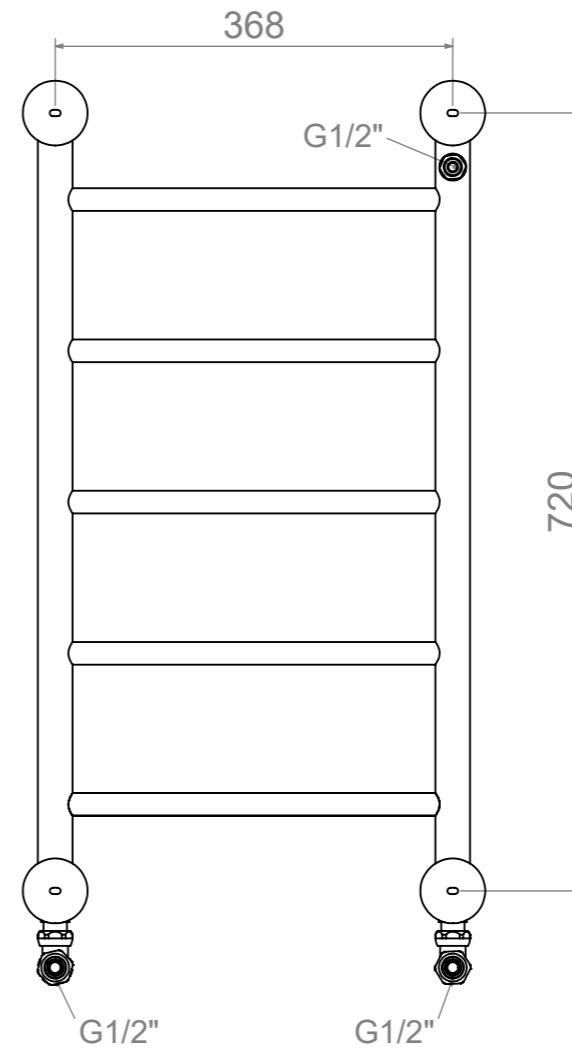

Tora 407-5M-Rev01

Front View

Side View

Back View

Top View

airvent

Installation Accesories:

Fitting Position:

All Dimension are in mm
 Max.Working Pressure = 10 Bar
 Max.Working Temperature=95° C
 Inlet / Outlet : 1/2" BSP