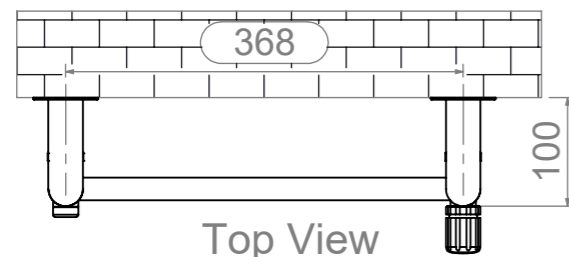

Tora 407-5M-Rev01

Front View

Side View

Back View

Top View

airvent

Installation Accesories:

Fitting Position:

All Dimension are in mm
 Max.Working Pressure = 10 Bar
 Max.Working Temperature=95° C
 Inlet / Outlet : 1/2" BSP